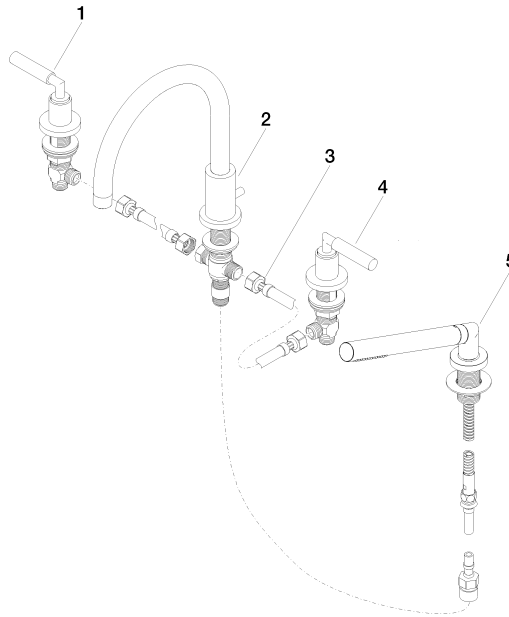

27 512 882

- spout: circular, air-enriched flow
- max. flow 23.5 l/min at 3 bar flow pressure
- Hand shower: COMPACT RAIN, max. flow rate 6.8 l/min (at 3 bar)
- complete hand shower set with anti-scale system
- 220mm projection
- with anti-scale system
- automatic bath/shower diverter
- height of mixer 290 mm
- height up to aerator 135 mm
- hole diameter valve 32 mm
- hole diameter spout 32 mm
- hole diameter for complete hand shower set 32 mm
- rosette for spout Ø 55mm
- rosette for complete hand shower set Ø 50mm
- rosette for deck valve Ø 55mm
- metal shower hose 1750mm with integrated anti-twist protection
- WRAS 1702041

## TARA Bath shower set for bath rim or tile edge installation - Chrome

---

TARA

27 512 882

### Spare parts list

No.	Item Number	Name	Quantity used	Delivery time
1	20 000 882-00	TARA Deck valve clockwise closing - Chrome	1	-
Spare part can no longer be ordered, please order the replacement item				
2	13 512 892-00	spout	1	60
3	12 502 970 90	High pressure hose 1/2" x 1/2" x 400 mm -	2	2
4	20 000 883-00	TARA Deck valve anti-clockwise closing - Chrome	1	-
Spare part can no longer be ordered, please order the replacement item				
5	27 702 979-00	Hand shower set for bath rim or tile edge installation - Chrome	1	10