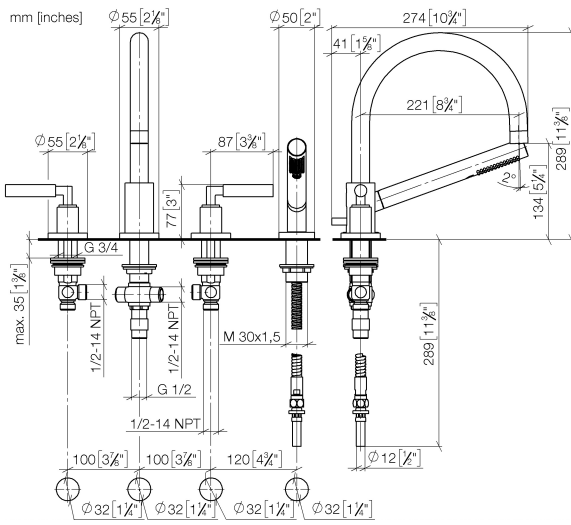

27 512 882

Flow rate chart

Codes & Standards

ASME
A112.18.1/CSA
B125.1