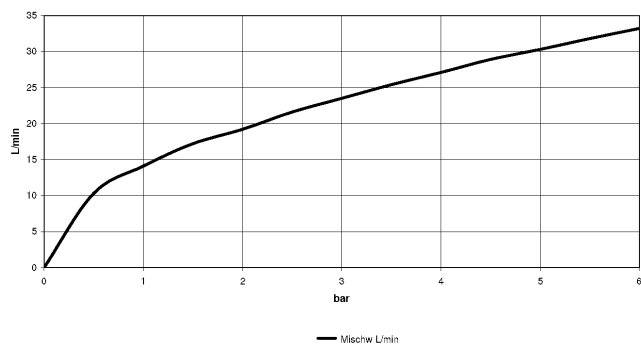

Flow rate chart

Codes & Standards

ASME
A112.18.1/CSA
B125.1